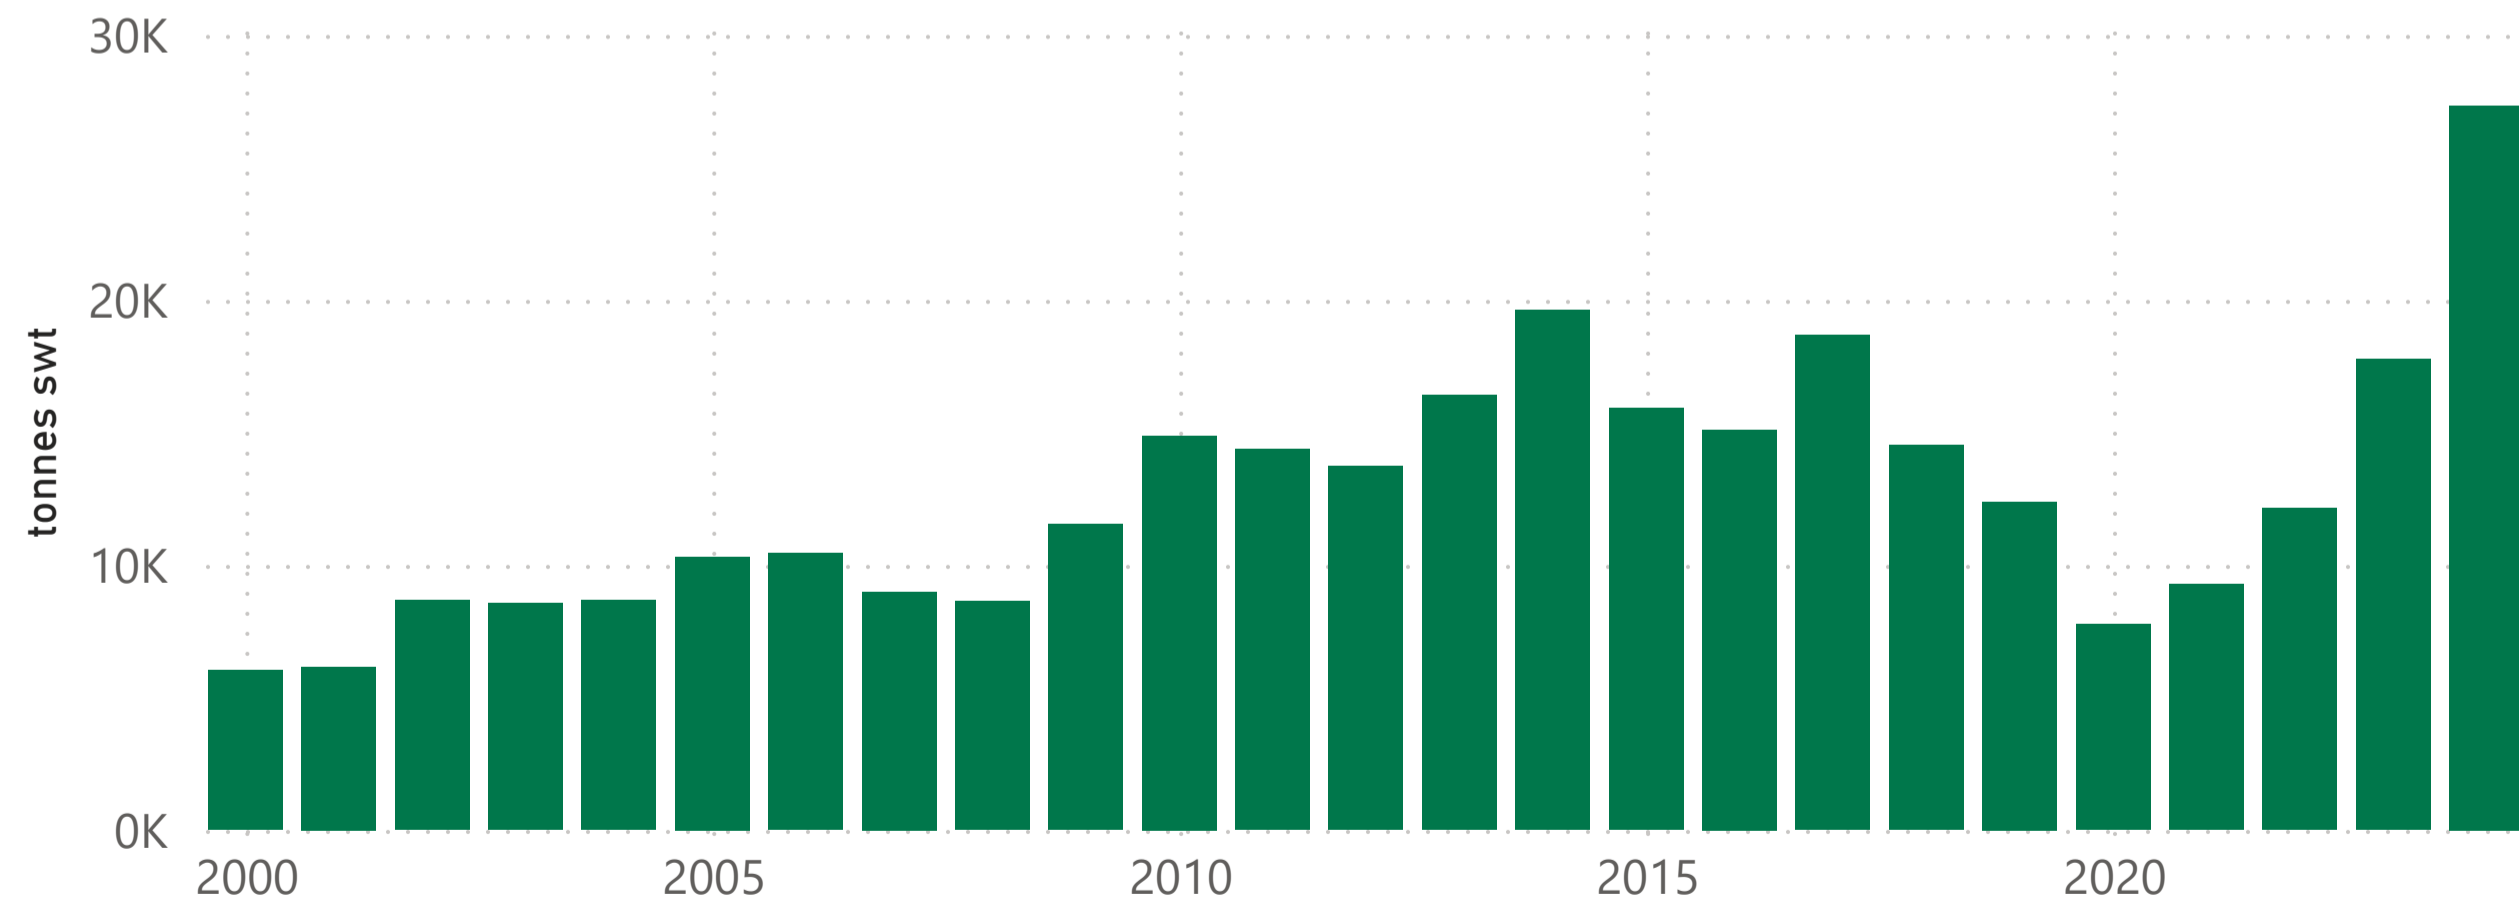

Australian goatmeat exports

Monthly trade summary - July 2024

Historical beef exports - Calendar year totals

Key markets	2010	2011	2012	2013	2014	2015	2016	2017	2018	2019	2020	2021	2022	2023	2024	Total
US	14,467	15,163	16,078	15,479	19,090	17,626	17,807	18,885	14,254	14,859	8,537	12,589	12,505	14,477	15,718	227,534
Taiwan	3,996	3,911	3,968	3,861	5,075	3,721	3,140	3,553	2,435	2,478	2,034	1,869	2,150	2,003	1,329	45,522
Korea	857	897	802	931	1,524	1,677	1,462	1,806	1,345	1,214	1,115	2,128	3,757	5,994	4,650	30,160
Canada	1,886	1,571	2,038	1,896	2,218	1,720	1,109	1,814	814	922	948	1,279	1,339	1,243	1,432	22,229
Trinidad & Tobago	1,776	1,944	1,887	1,942	1,781	1,719	1,765	1,378	787	1,022	640	439	976	1,697	1,292	21,045
China		37	374	4,736	1,113	880	12		275	158	164	148	290	6,757	1,532	16,475
Other	2,928	2,370	3,946	3,826	4,980	2,622	1,499	990	1,116	595	709	594	815	1,719	1,379	30,087
Total	25,910	25,892	29,094	32,671	35,780	29,965	26,794	28,426	21,026	21,248	14,147	19,046	21,831	33,891	27,332	393,052

Year to date goat meat exports to the USA