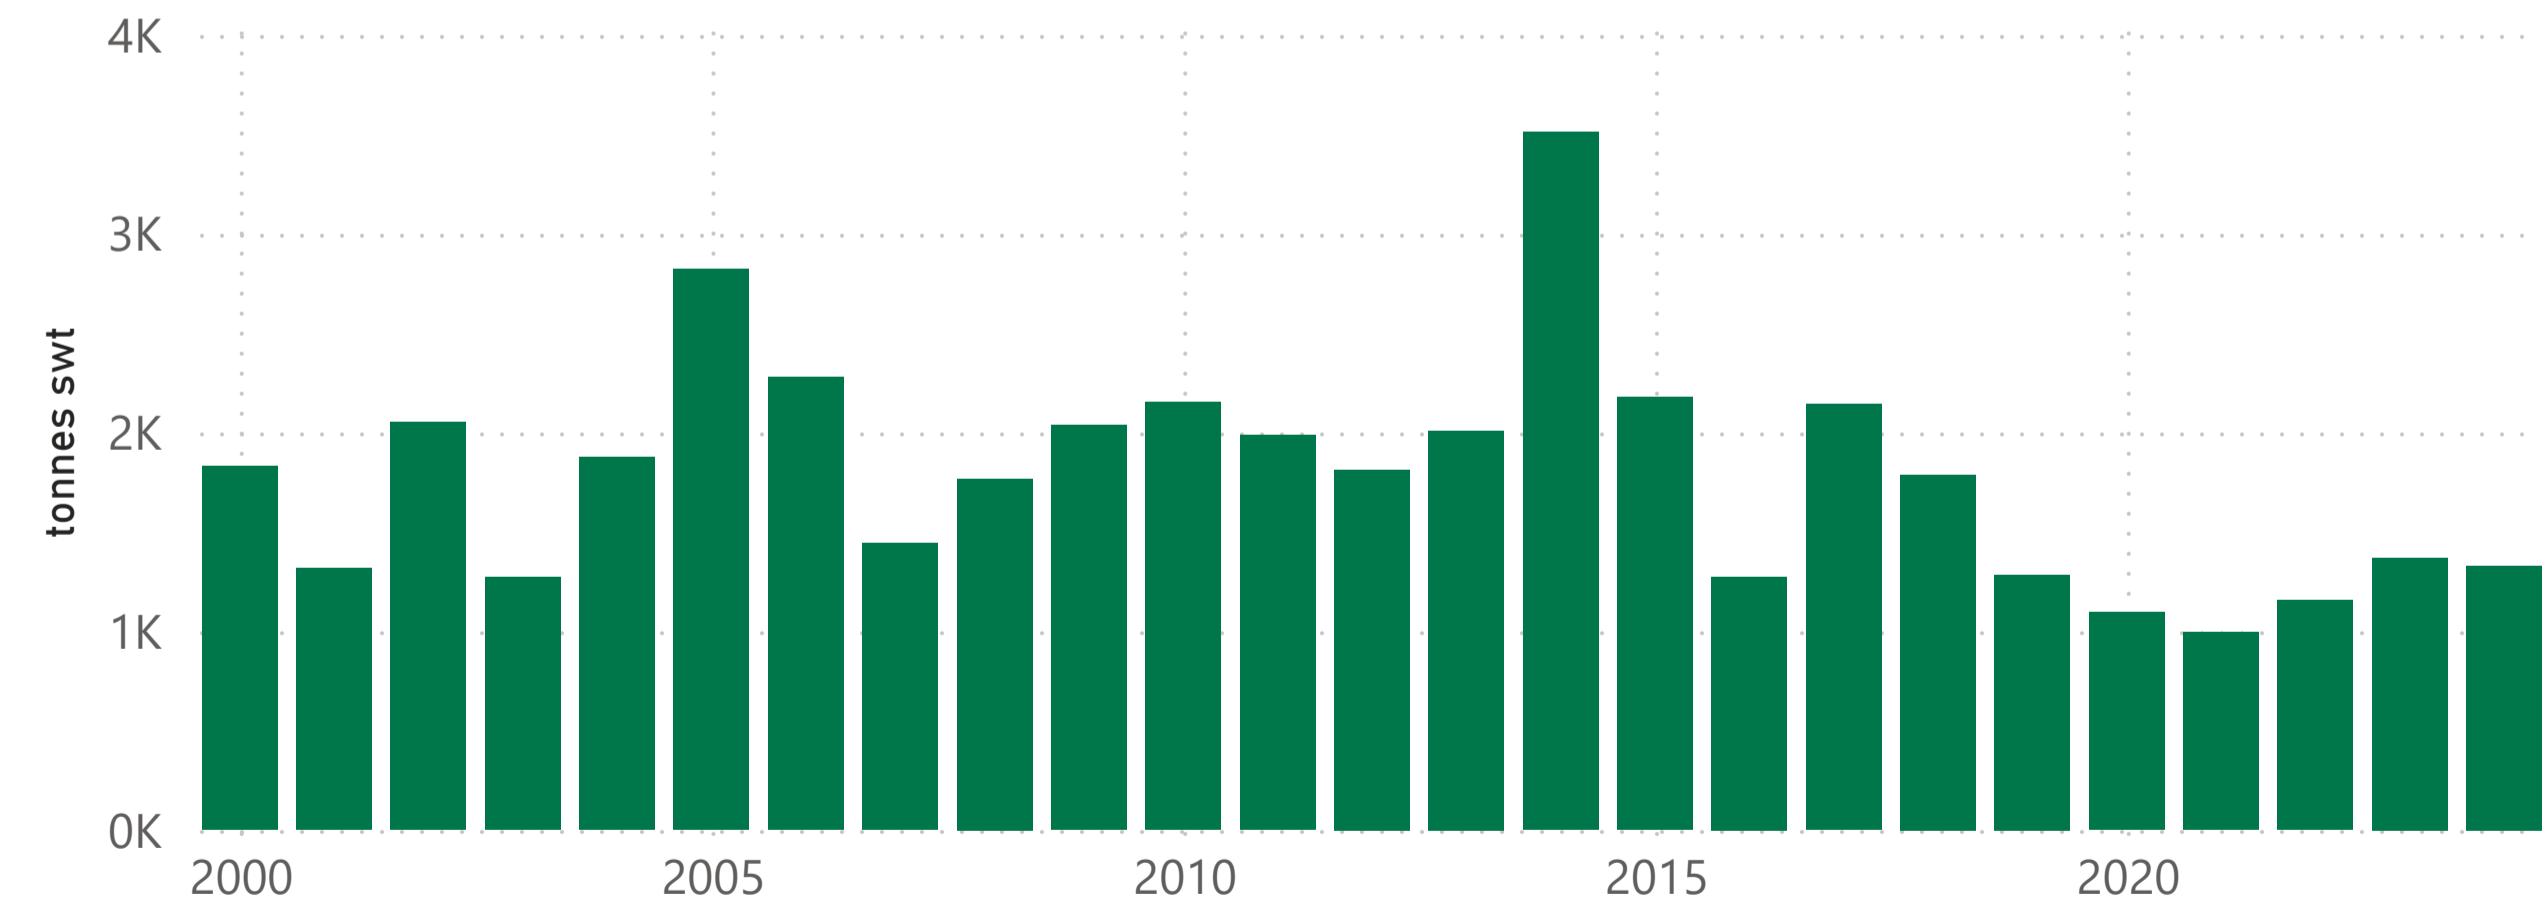

Year to date goat meat exports to Taiwan

Source: DAFF, S&P Global MI Global Trade Atlas, XCED, MLA Calculations. All figures are shipped weight tonnes (SWT). For more information email insights@mla.com.au

Last updated: 08 August 2024