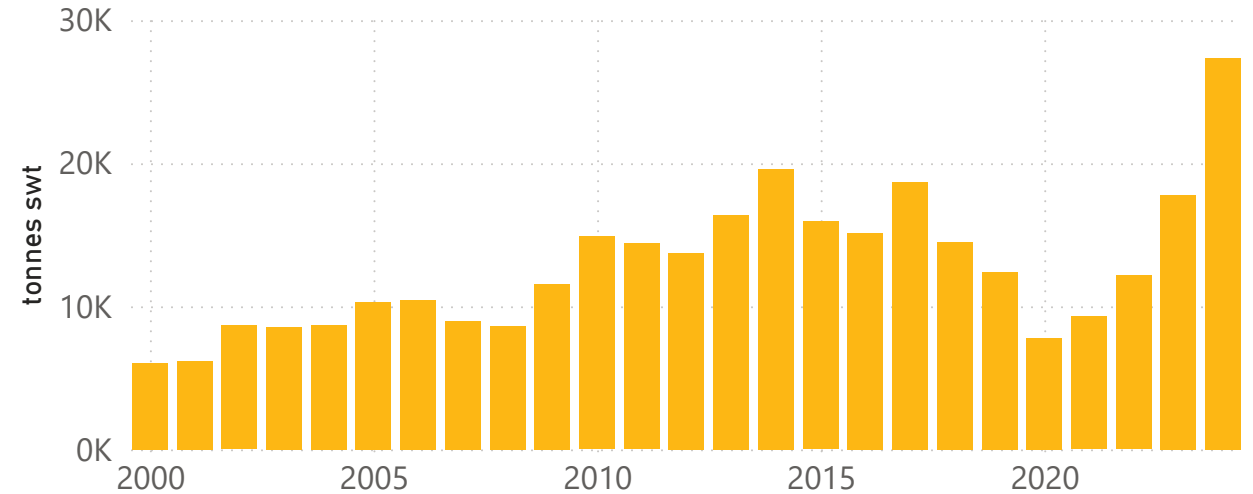

Australian goatmeat exports

Monthly trade summary - July 2024

Month of July

Key Market	Tonnes	%	Year-to-date	%	Previous 12 months	%
US	2,235	80%	15,718	132%	21,973	104%
Taiwan	163	-14%	1,329	-3%	1,886	-14%
Korea	670	-17%	4,650	43%	6,685	52%
Canada	218	98%	1,432	197%	2,109	141%
Trinidad & Tobago	282	29%	1,292	36%	1,904	51%
China	270	-26%	1,532	-62%	3,959	-9%
Other	242	235%	1,379	53%	2,085	61%
Total	4,080	36%	27,332	54%	40,601	62%

Year to date goatmeat exports

Monthly goatmeat exports

Australian goatmeat exports

Monthly trade summary - July 2024

Source: DAFF, S&P Global MI Global Trade Atlas, XCED, MLA Calculations. All figures are shipped weight tonnes (SWT). For more information email insights@mla.com.au
 Last updated: 08 August 2024

Australian goatmeat exports

Monthly trade summary - July 2024

Historical beef exports - Calendar year totals

Key markets	2010	2011	2012	2013	2014	2015	2016	2017	2018	2019	2020	2021	2022	2023	2024	Total
US	14,467	15,163	16,078	15,479	19,090	17,626	17,807	18,885	14,254	14,859	8,537	12,589	12,505	14,477	15,718	227,534
Taiwan	3,996	3,911	3,968	3,861	5,075	3,721	3,140	3,553	2,435	2,478	2,034	1,869	2,150	2,003	1,329	45,522
Korea	857	897	802	931	1,524	1,677	1,462	1,806	1,345	1,214	1,115	2,128	3,757	5,994	4,650	30,160
Canada	1,886	1,571	2,038	1,896	2,218	1,720	1,109	1,814	814	922	948	1,279	1,339	1,243	1,432	22,229
Trinidad & Tobago	1,776	1,944	1,887	1,942	1,781	1,719	1,765	1,378	787	1,022	640	439	976	1,697	1,292	21,045
China		37	374	4,736	1,113	880	12		275	158	164	148	290	6,757	1,532	16,475
Other	2,928	2,370	3,946	3,826	4,980	2,622	1,499	990	1,116	595	709	594	815	1,719	1,379	30,087
Total	25,910	25,892	29,094	32,671	35,780	29,965	26,794	28,426	21,026	21,248	14,147	19,046	21,831	33,891	27,332	393,052