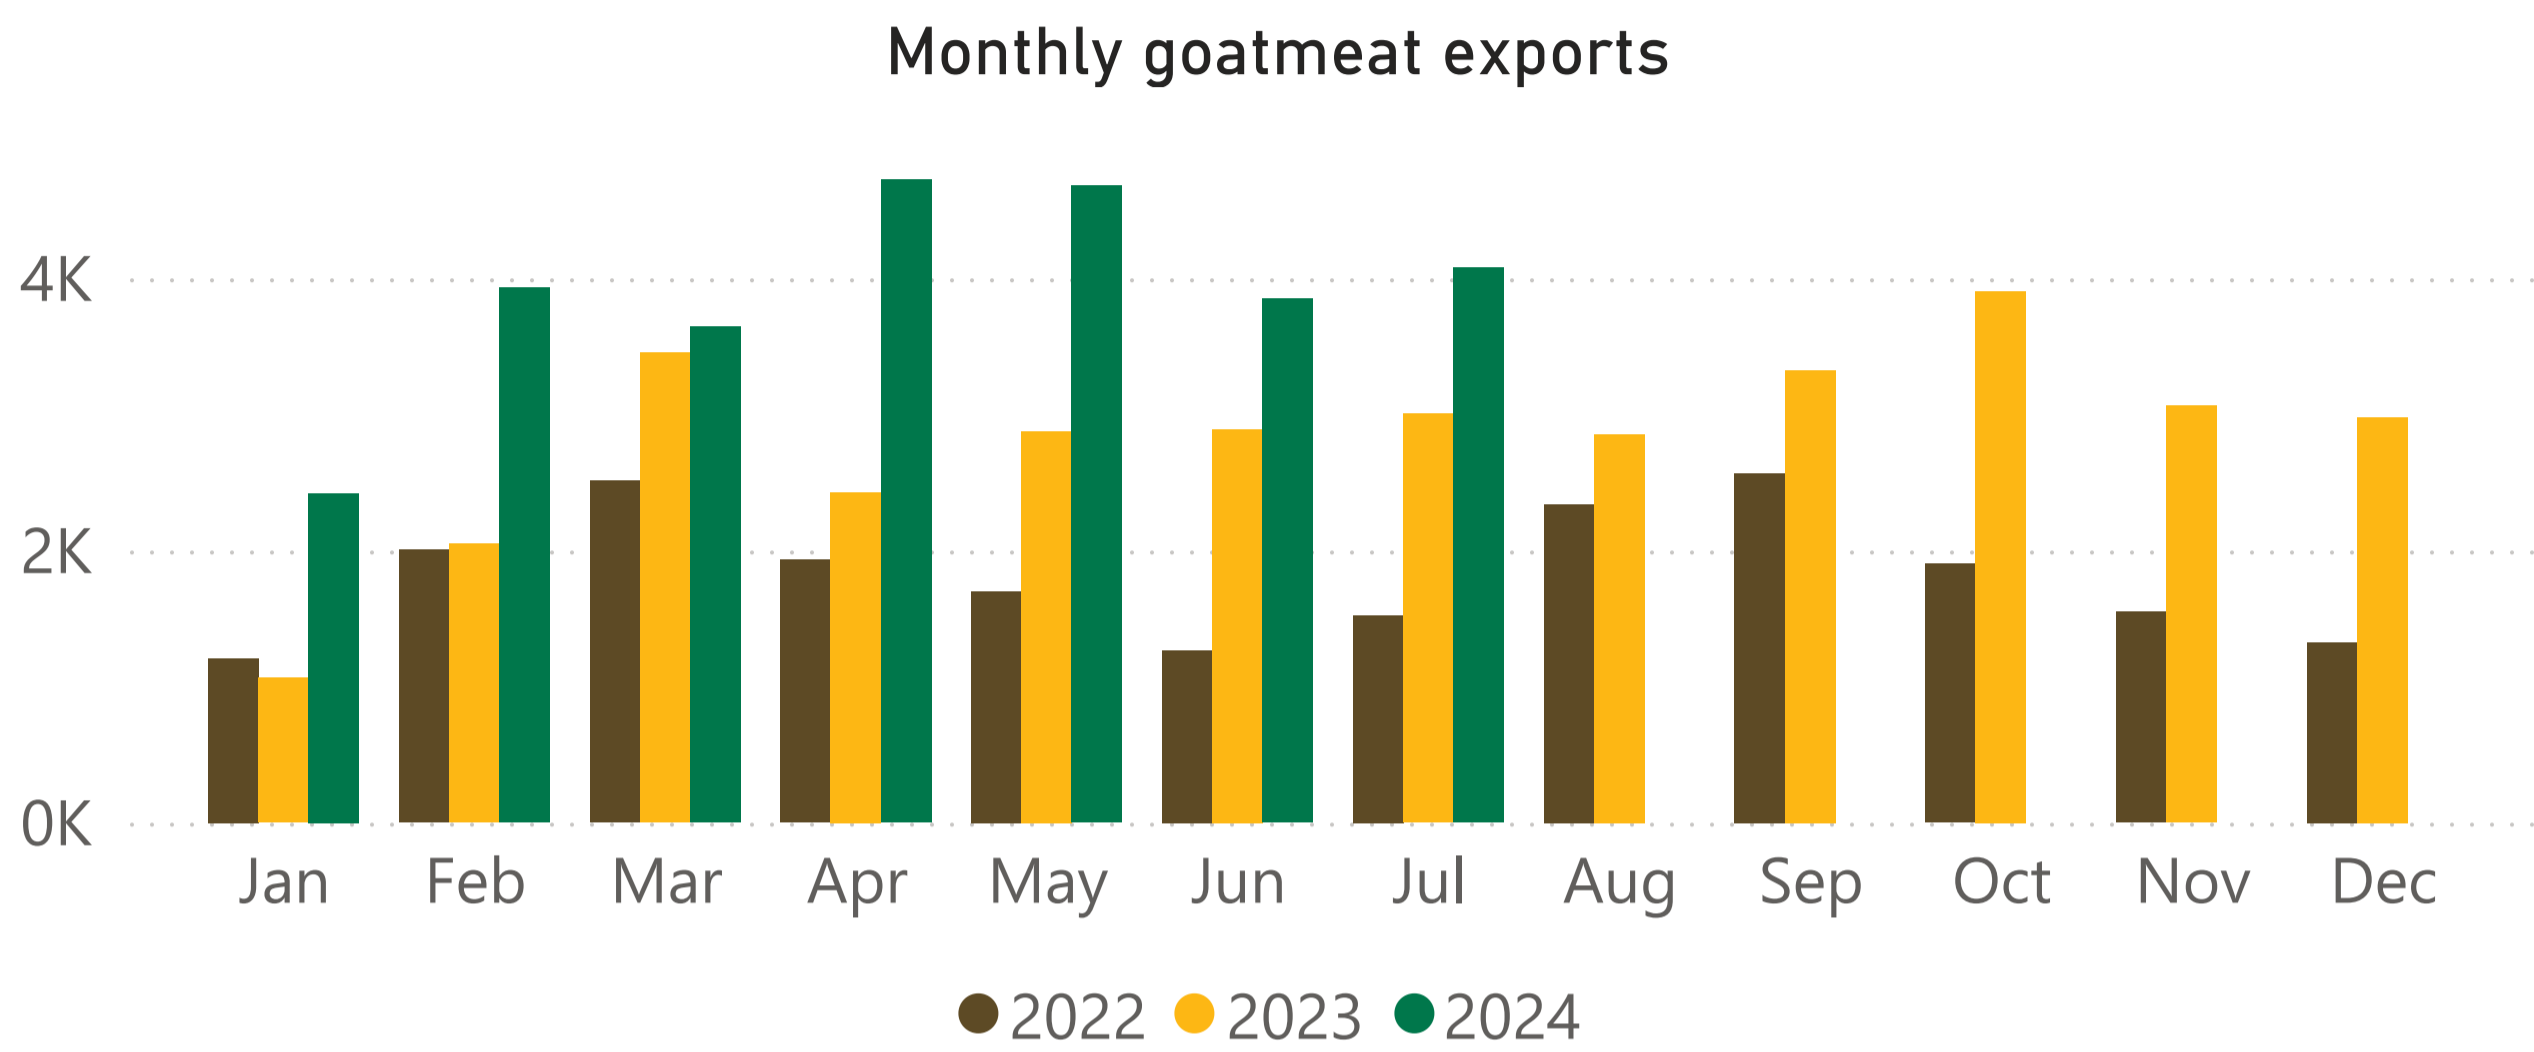

Australian goatmeat exports

Monthly trade summary - July 2024

Month of July

Key Market	Tonnes	%	Year-to-date	%	Previous 12 months	%
US	2,235	80%	15,718	132%	21,973	104%
Taiwan	163	-14%	1,329	-3%	1,886	-14%
Korea	670	-17%	4,650	43%	6,685	52%
Canada	218	98%	1,432	197%	2,109	141%
Trinidad & Tobago	282	29%	1,292	36%	1,904	51%
China	270	-26%	1,532	-62%	3,959	-9%
Other	242	235%	1,379	53%	2,085	61%
Total	4,080	36%	27,332	54%	40,601	62%

Year to date goatmeat exports

Monthly goatmeat exports

Australian goatmeat exports

Monthly trade summary - July 2024

Source: DAFF, S&P Global MI Global Trade Atlas, XCED, MLA Calculations. All figures are shipped weight tonnes (SWT). For more information email insights@mla.com.au
 Last updated: 08 August 2024

Australian goatmeat exports

Monthly trade summary - July 2024

Historical beef exports - Calendar year totals

Key markets	2010	2011	2012	2013	2014	2015	2016	2017	2018	2019	2020	2021	2022	2023	2024	Total
US	14,467	15,163	16,078	15,479	19,090	17,626	17,807	18,885	14,254	14,859	8,537	12,589	12,505	14,477	15,718	227,534
Taiwan	3,996	3,911	3,968	3,861	5,075	3,721	3,140	3,553	2,435	2,478	2,034	1,869	2,150	2,003	1,329	45,522
Korea	857	897	802	931	1,524	1,677	1,462	1,806	1,345	1,214	1,115	2,128	3,757	5,994	4,650	30,160
Canada	1,886	1,571	2,038	1,896	2,218	1,720	1,109	1,814	814	922	948	1,279	1,339	1,243	1,432	22,229
Trinidad & Tobago	1,776	1,944	1,887	1,942	1,781	1,719	1,765	1,378	787	1,022	640	439	976	1,697	1,292	21,045
China		37	374	4,736	1,113	880	12		275	158	164	148	290	6,757	1,532	16,475
Other	2,928	2,370	3,946	3,826	4,980	2,622	1,499	990	1,116	595	709	594	815	1,719	1,379	30,087
Total	25,910	25,892	29,094	32,671	35,780	29,965	26,794	28,426	21,026	21,248	14,147	19,046	21,831	33,891	27,332	393,052