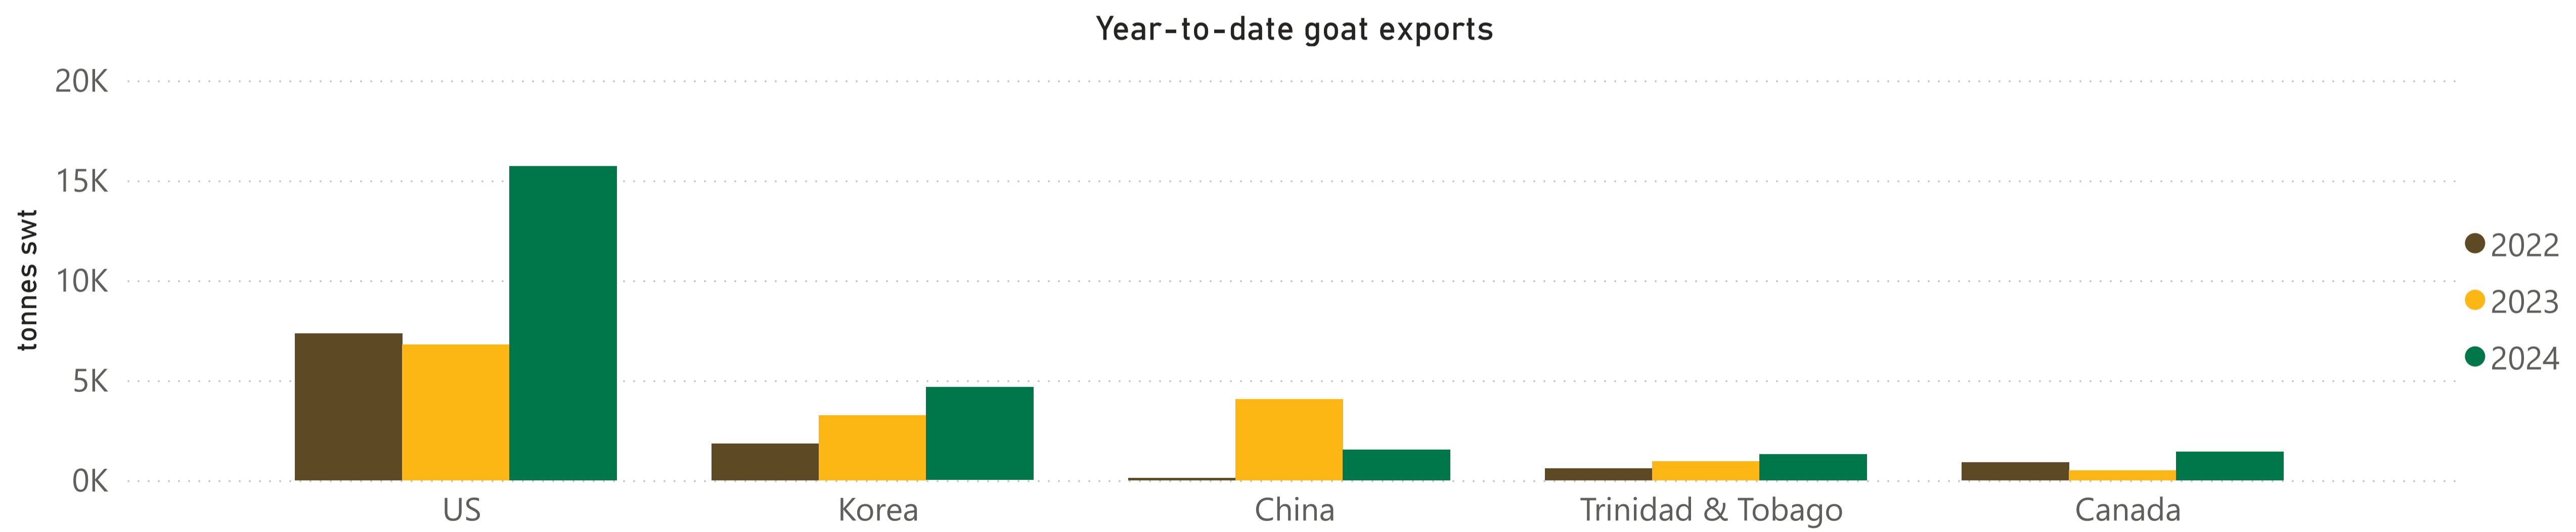

Year to date goatmeat exports

Monthly goatmeat exports

Australian goatmeat exports

Monthly trade summary - July 2024

Source: DAFF, S&P Global MI Global Trade Atlas, XCED, MLA Calculations. All figures are shipped weight tonnes (SWT). For more information email insights@mla.com.au
 Last updated: 08 August 2024

Australian goatmeat exports

Monthly trade summary - July 2024

Historical beef exports - Calendar year totals

Key markets	2010	2011	2012	2013	2014	2015	2016	2017	2018	2019	2020	2021	2022	2023	2024	Total
US	14,467	15,163	16,078	15,479	19,090	17,626	17,807	18,885	14,254	14,859	8,537	12,589	12,505	14,477	15,718	227,534
Taiwan	3,996	3,911	3,968	3,861	5,075	3,721	3,140	3,553	2,435	2,478	2,034	1,869	2,150	2,003	1,329	45,522
Korea	857	897	802	931	1,524	1,677	1,462	1,806	1,345	1,214	1,115	2,128	3,757	5,994	4,650	30,160
Canada	1,886	1,571	2,038	1,896	2,218	1,720	1,109	1,814	814	922	948	1,279	1,339	1,243	1,432	22,229
Trinidad & Tobago	1,776	1,944	1,887	1,942	1,781	1,719	1,765	1,378	787	1,022	640	439	976	1,697	1,292	21,045
China		37	374	4,736	1,113	880	12		275	158	164	148	290	6,757	1,532	16,475
Other	2,928	2,370	3,946	3,826	4,980	2,622	1,499	990	1,116	595	709	594	815	1,719	1,379	30,087
Total	25,910	25,892	29,094	32,671	35,780	29,965	26,794	28,426	21,026	21,248	14,147	19,046	21,831	33,891	27,332	393,052