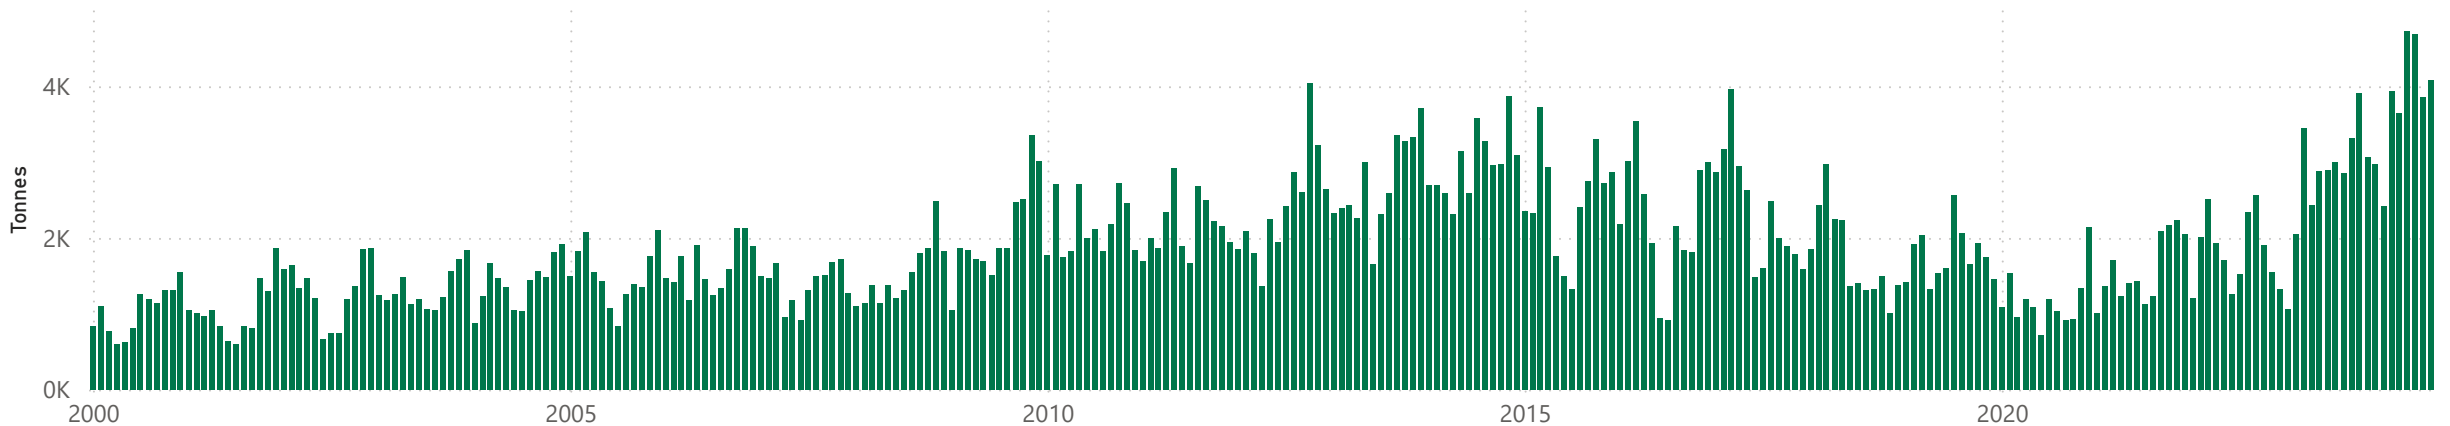

Australian goatmeat exports

Monthly trade summary - July 2024

Month of July

Key Market	Tonnes	%	Year-to-date	%	Previous 12 months	%
US	2,235	80%	15,718	132%	21,973	104%
Taiwan	163	-14%	1,329	-3%	1,886	-14%
Korea	670	-17%	4,650	43%	6,685	52%
Canada	218	98%	1,432	197%	2,109	141%
Trinidad & Tobago	282	29%	1,292	36%	1,904	51%
China	270	-26%	1,532	-62%	3,959	-9%
Other	242	235%	1,379	53%	2,085	61%
Total	4,080	36%	27,332	54%	40,601	62%

Year to date goatmeat exports

Monthly goatmeat exports

Australian goatmeat exports

Monthly trade summary - July 2024

Source: DAFF, S&P Global MI Global Trade Atlas, XCED, MLA Calculations. All figures are shipped weight tonnes (SWT). For more information email insights@mla.com.au
 Last updated: 08 August 2024

Australian goatmeat exports

Monthly trade summary - July 2024

Historical beef exports - Calendar year totals

Key markets	2010	2011	2012	2013	2014	2015	2016	2017	2018	2019	2020	2021	2022	2023	2024	Total
US	14,467	15,163	16,078	15,479	19,090	17,626	17,807	18,885	14,254	14,859	8,537	12,589	12,505	14,477	15,718	227,534
Taiwan	3,996	3,911	3,968	3,861	5,075	3,721	3,140	3,553	2,435	2,478	2,034	1,869	2,150	2,003	1,329	45,522
Korea	857	897	802	931	1,524	1,677	1,462	1,806	1,345	1,214	1,115	2,128	3,757	5,994	4,650	30,160
Canada	1,886	1,571	2,038	1,896	2,218	1,720	1,109	1,814	814	922	948	1,279	1,339	1,243	1,432	22,229
Trinidad & Tobago	1,776	1,944	1,887	1,942	1,781	1,719	1,765	1,378	787	1,022	640	439	976	1,697	1,292	21,045
China		37	374	4,736	1,113	880	12		275	158	164	148	290	6,757	1,532	16,475
Other	2,928	2,370	3,946	3,826	4,980	2,622	1,499	990	1,116	595	709	594	815	1,719	1,379	30,087
Total	25,910	25,892	29,094	32,671	35,780	29,965	26,794	28,426	21,026	21,248	14,147	19,046	21,831	33,891	27,332	393,052