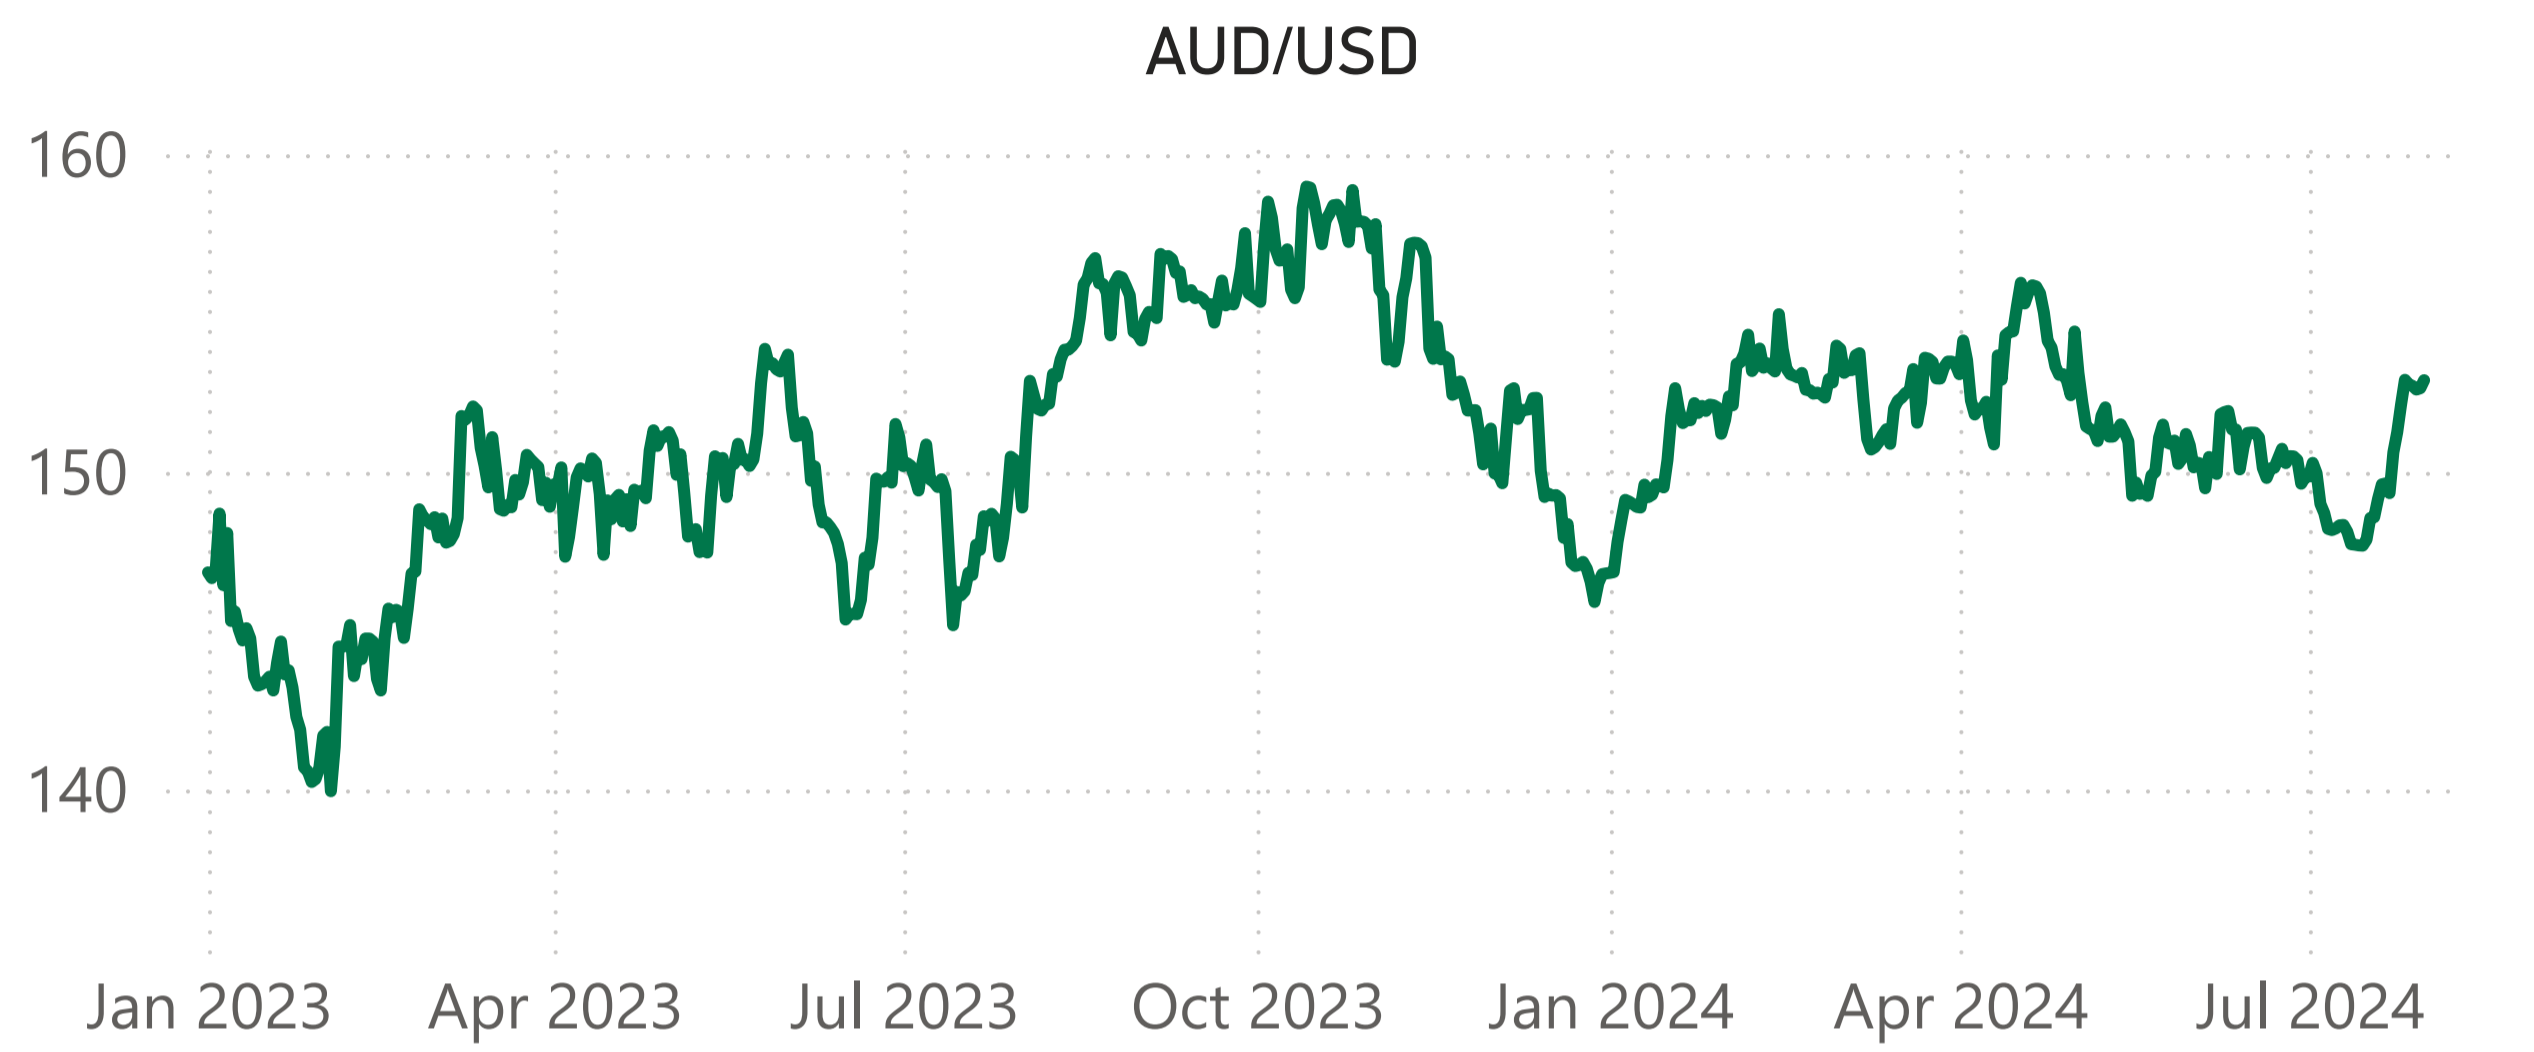

Australian goatmeat exports

Monthly trade summary - July 2024

Month of July

Key Market	Tonnes	%	Year-to-date	%	Previous 12 months	%
US	2,235	80%	15,718	132%	21,973	104%
Taiwan	163	-14%	1,329	-3%	1,886	-14%
Korea	670	-17%	4,650	43%	6,685	52%
Canada	218	98%	1,432	197%	2,109	141%
Trinidad & Tobago	282	29%	1,292	36%	1,904	51%
China	270	-26%	1,532	-62%	3,959	-9%
Other	242	235%	1,379	53%	2,085	61%
Total	4,080	36%	27,332	54%	40,601	62%

Year to date goatmeat exports

Monthly goatmeat exports

Australian goatmeat exports

Monthly trade summary - July 2024

Source: DAFF, S&P Global MI Global Trade Atlas, XCED, MLA Calculations. All figures are shipped weight tonnes (SWT). For more information email insights@mla.com.au
 Last updated: 08 August 2024

Australian goatmeat exports

Monthly trade summary - July 2024

Historical beef exports - Calendar year totals

Key markets	2010	2011	2012	2013	2014	2015	2016	2017	2018	2019	2020	2021	2022	2023	2024	Total
US	14,467	15,163	16,078	15,479	19,090	17,626	17,807	18,885	14,254	14,859	8,537	12,589	12,505	14,477	15,718	227,534
Taiwan	3,996	3,911	3,968	3,861	5,075	3,721	3,140	3,553	2,435	2,478	2,034	1,869	2,150	2,003	1,329	45,522
Korea	857	897	802	931	1,524	1,677	1,462	1,806	1,345	1,214	1,115	2,128	3,757	5,994	4,650	30,160
Canada	1,886	1,571	2,038	1,896	2,218	1,720	1,109	1,814	814	922	948	1,279	1,339	1,243	1,432	22,229
Trinidad & Tobago	1,776	1,944	1,887	1,942	1,781	1,719	1,765	1,378	787	1,022	640	439	976	1,697	1,292	21,045
China		37	374	4,736	1,113	880	12		275	158	164	148	290	6,757	1,532	16,475
Other	2,928	2,370	3,946	3,826	4,980	2,622	1,499	990	1,116	595	709	594	815	1,719	1,379	30,087
Total	25,910	25,892	29,094	32,671	35,780	29,965	26,794	28,426	21,026	21,248	14,147	19,046	21,831	33,891	27,332	393,052