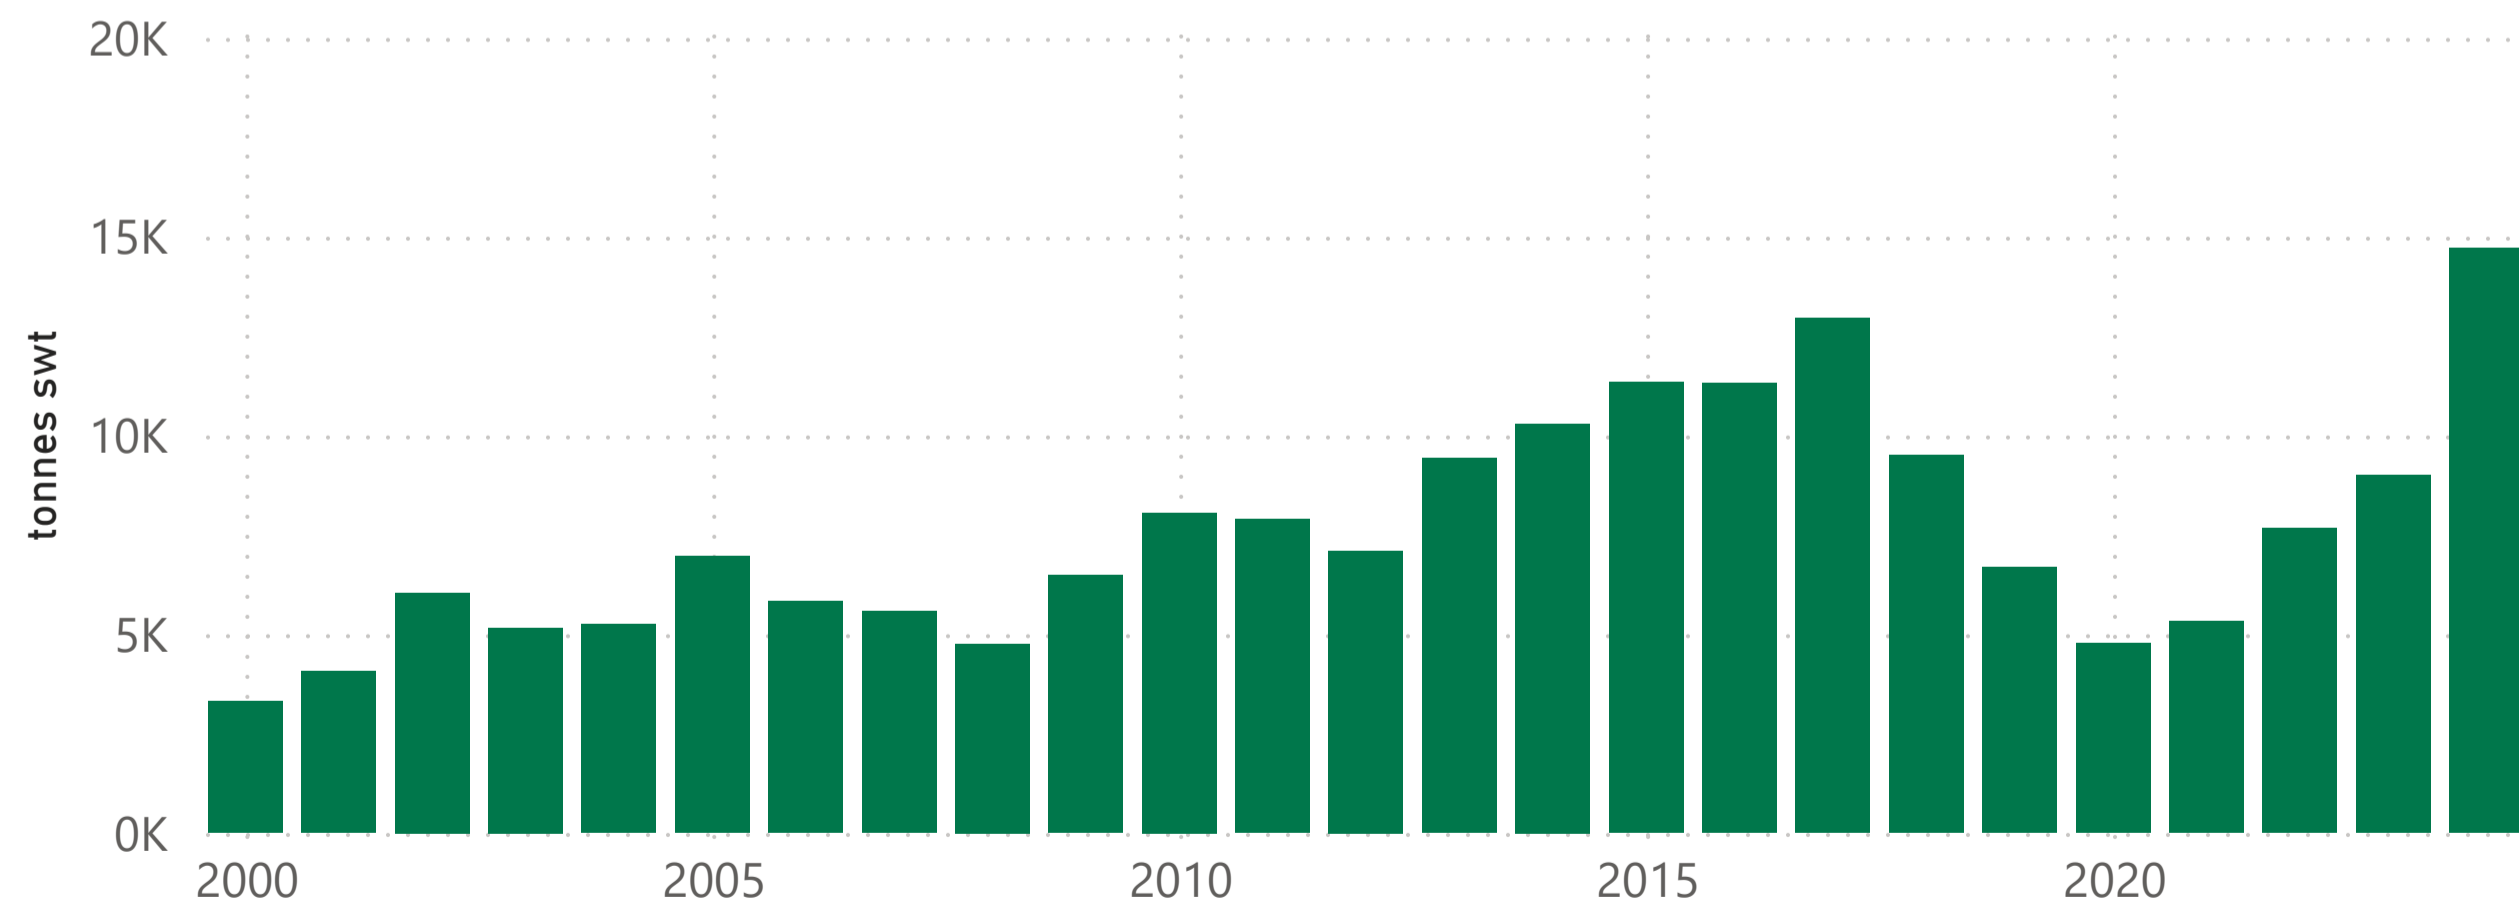

Australian goatmeat exports

Monthly trade summary - April 2024

Historical beef exports - Calendar year totals

Key markets	2010	2011	2012	2013	2014	2015	2016	2017	2018	2019	2020	2021	2022	2023	2024	Total
US	14,467	15,163	16,078	15,479	19,090	17,626	17,807	18,885	14,254	14,859	8,537	12,589	12,505	14,477	8,384	220,201
Taiwan	3,996	3,911	3,968	3,861	5,075	3,721	3,140	3,553	2,435	2,478	2,034	1,869	2,150	2,003	751	44,944
Korea	857	897	802	931	1,524	1,677	1,462	1,806	1,345	1,214	1,115	2,128	3,757	5,994	2,478	27,988
Canada	1,886	1,571	2,038	1,896	2,218	1,720	1,109	1,814	814	922	948	1,279	1,339	1,243	641	21,437
Trinidad & Tobago	1,776	1,944	1,887	1,942	1,781	1,719	1,765	1,378	787	1,022	640	439	976	1,697	674	20,427
China		37	374	4,736	1,113	880	12		275	158	164	148	290	6,757	991	15,934
Other	2,928	2,370	3,946	3,826	4,980	2,622	1,499	990	1,116	595	709	594	815	1,719	799	29,507
Total	25,910	25,892	29,094	32,671	35,780	29,965	26,794	28,426	21,026	21,248	14,147	19,046	21,831	33,891	14,719	380,439

Year to date goat meat exports to the USA