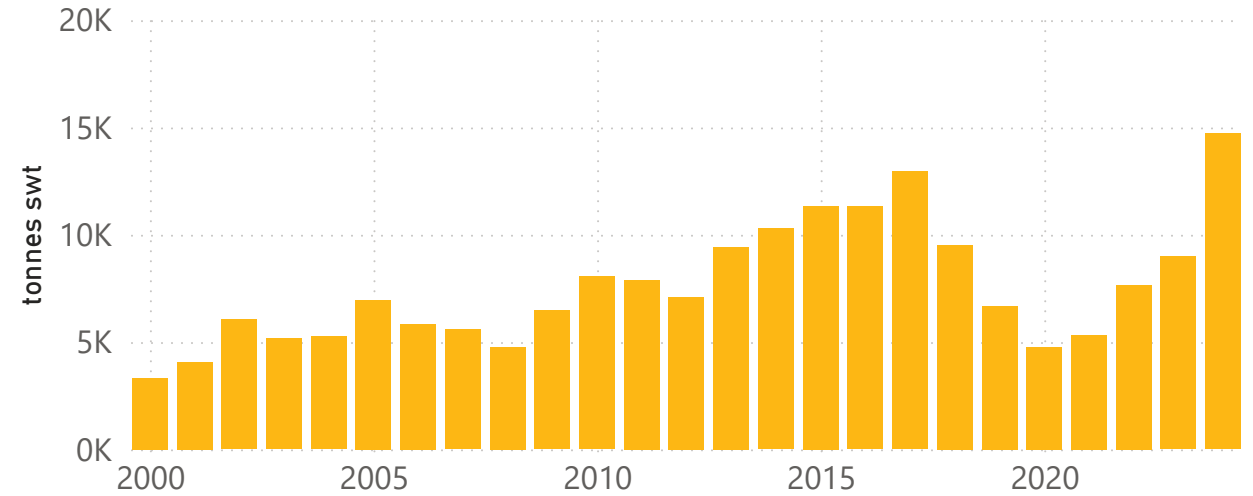

Australian goatmeat exports

Monthly trade summary - April 2024

Month of April

Key Market	Tonnes	%	Year-to-date	%	Previous 12 months	%
US	2,837	346%	8,384	162%	18,412	92%
Taiwan	198	-16%	751	4%	1,800	-13%
Korea	763	189%	2,478	81%	6,625	68%
Canada	270	395%	641	179%	1,571	74%
Trinidad & Tobago	122	-23%	674	10%	1,713	40%
China	252	-74%	991	-57%	4,714	82%
Other	282	126%	799	43%	1,906	65%
Total	4,724	95%	14,719	64%	36,740	71%

Year to date goatmeat exports

Monthly goatmeat exports

Australian goatmeat exports

Monthly trade summary - April 2024

Source: DAFF, S&P Global MI Global Trade Atlas, XCED, MLA Calculations. All figures are shipped weight tonnes (SWT). For more information email insights@mla.com.au
Last updated: 03 May 2024

Australian goatmeat exports

Monthly trade summary - April 2024

Historical beef exports - Calendar year totals

Key markets	2010	2011	2012	2013	2014	2015	2016	2017	2018	2019	2020	2021	2022	2023	2024	Total
US	14,467	15,163	16,078	15,479	19,090	17,626	17,807	18,885	14,254	14,859	8,537	12,589	12,505	14,477	8,384	220,201
Taiwan	3,996	3,911	3,968	3,861	5,075	3,721	3,140	3,553	2,435	2,478	2,034	1,869	2,150	2,003	751	44,944
Korea	857	897	802	931	1,524	1,677	1,462	1,806	1,345	1,214	1,115	2,128	3,757	5,994	2,478	27,988
Canada	1,886	1,571	2,038	1,896	2,218	1,720	1,109	1,814	814	922	948	1,279	1,339	1,243	641	21,437
Trinidad & Tobago	1,776	1,944	1,887	1,942	1,781	1,719	1,765	1,378	787	1,022	640	439	976	1,697	674	20,427
China		37	374	4,736	1,113	880	12		275	158	164	148	290	6,757	991	15,934
Other	2,928	2,370	3,946	3,826	4,980	2,622	1,499	990	1,116	595	709	594	815	1,719	799	29,507
Total	25,910	25,892	29,094	32,671	35,780	29,965	26,794	28,426	21,026	21,248	14,147	19,046	21,831	33,891	14,719	380,439

Year to date goat meat exports to the USA

Year to date goat meat exports to Taiwan

Source: DAFF, S&P Global MI Global Trade Atlas, XCED, MLA Calculations. All figures are shipped weight tonnes (SWT). For more information email insights@mla.com.au