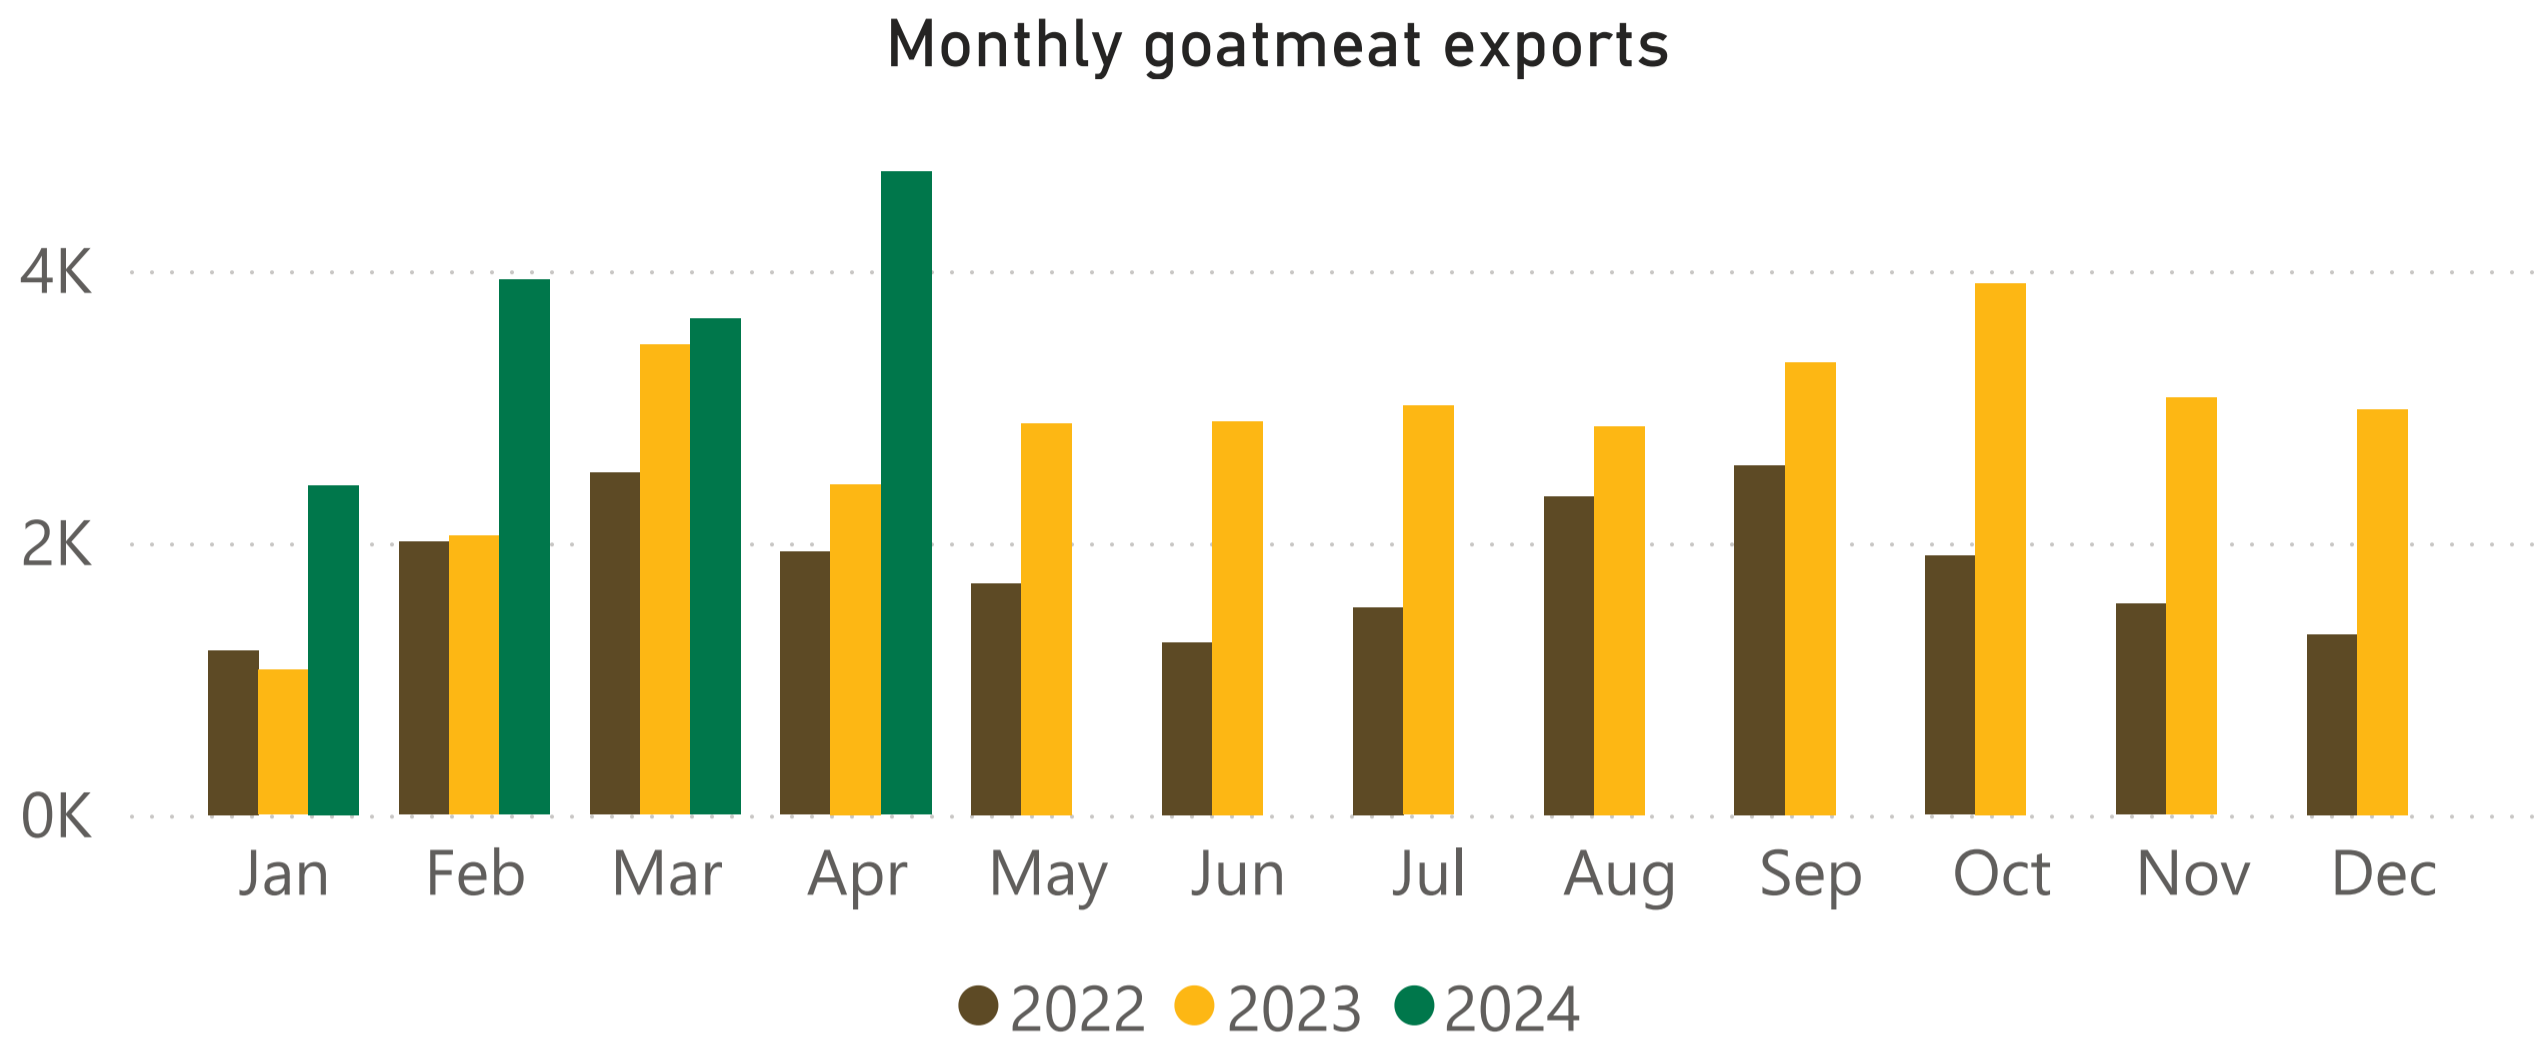

Australian goatmeat exports

Monthly trade summary - April 2024

Month of April

Key Market	Tonnes	%	Year-to-date	%	Previous 12 months	%
US	2,837	346%	8,384	162%	18,412	92%
Taiwan	198	-16%	751	4%	1,800	-13%
Korea	763	189%	2,478	81%	6,625	68%
Canada	270	395%	641	179%	1,571	74%
Trinidad & Tobago	122	-23%	674	10%	1,713	40%
China	252	-74%	991	-57%	4,714	82%
Other	282	126%	799	43%	1,906	65%
Total	4,724	95%	14,719	64%	36,740	71%

Year to date goatmeat exports

Monthly goatmeat exports

Australian goatmeat exports

Monthly trade summary - April 2024

Source: DAFF, S&P Global MI Global Trade Atlas, XCED, MLA Calculations. All figures are shipped weight tonnes (SWT). For more information email insights@mla.com.au
Last updated: 03 May 2024

Australian goatmeat exports

Monthly trade summary - April 2024

Historical beef exports - Calendar year totals

Key markets	2010	2011	2012	2013	2014	2015	2016	2017	2018	2019	2020	2021	2022	2023	2024	Total
US	14,467	15,163	16,078	15,479	19,090	17,626	17,807	18,885	14,254	14,859	8,537	12,589	12,505	14,477	8,384	220,201
Taiwan	3,996	3,911	3,968	3,861	5,075	3,721	3,140	3,553	2,435	2,478	2,034	1,869	2,150	2,003	751	44,944
Korea	857	897	802	931	1,524	1,677	1,462	1,806	1,345	1,214	1,115	2,128	3,757	5,994	2,478	27,988
Canada	1,886	1,571	2,038	1,896	2,218	1,720	1,109	1,814	814	922	948	1,279	1,339	1,243	641	21,437
Trinidad & Tobago	1,776	1,944	1,887	1,942	1,781	1,719	1,765	1,378	787	1,022	640	439	976	1,697	674	20,427
China		37	374	4,736	1,113	880	12		275	158	164	148	290	6,757	991	15,934
Other	2,928	2,370	3,946	3,826	4,980	2,622	1,499	990	1,116	595	709	594	815	1,719	799	29,507
Total	25,910	25,892	29,094	32,671	35,780	29,965	26,794	28,426	21,026	21,248	14,147	19,046	21,831	33,891	14,719	380,439