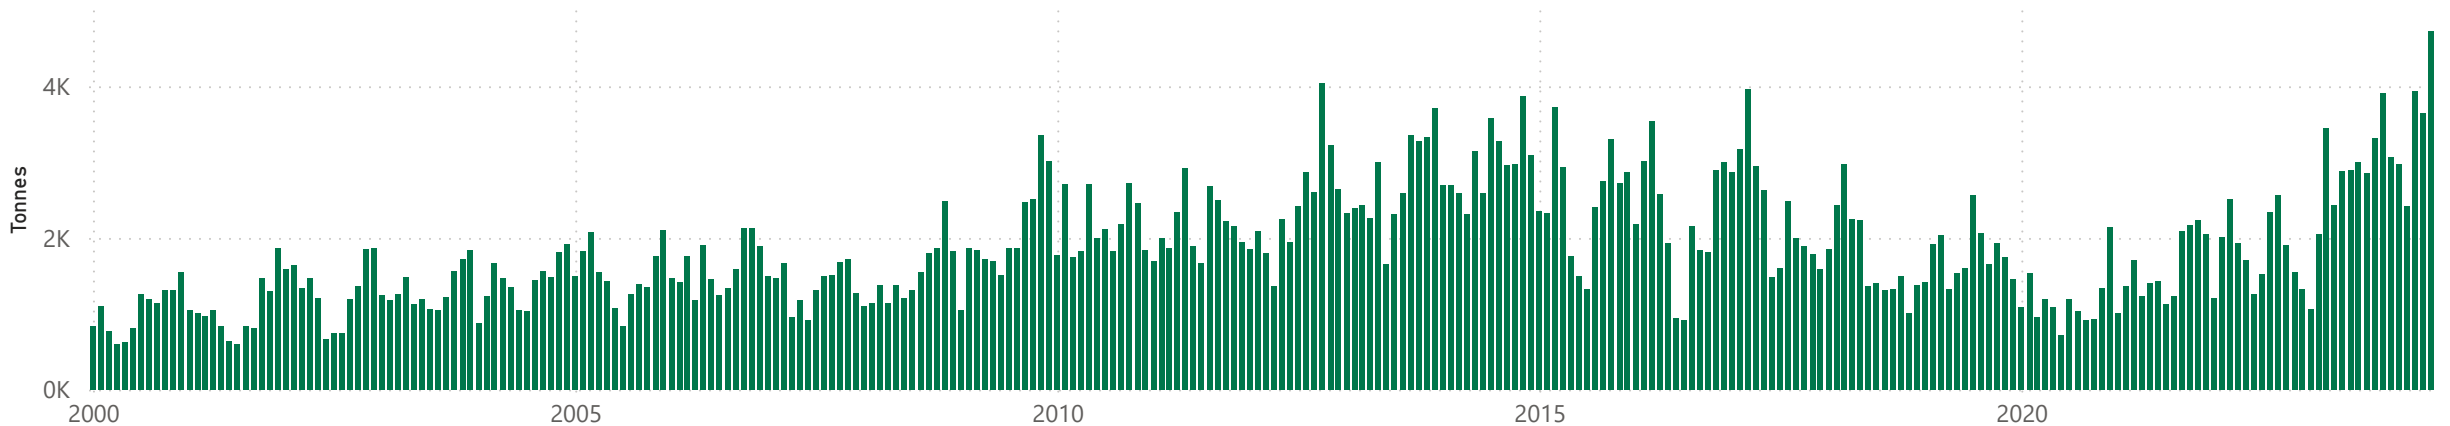

Australian goatmeat exports

Monthly trade summary - April 2024

Month of April

Key Market	Tonnes	%	Year-to-date	%	Previous 12 months	%
US	2,837	346%	8,384	162%	18,412	92%
Taiwan	198	-16%	751	4%	1,800	-13%
Korea	763	189%	2,478	81%	6,625	68%
Canada	270	395%	641	179%	1,571	74%
Trinidad & Tobago	122	-23%	674	10%	1,713	40%
China	252	-74%	991	-57%	4,714	82%
Other	282	126%	799	43%	1,906	65%
Total	4,724	95%	14,719	64%	36,740	71%

Year to date goatmeat exports

Monthly goatmeat exports

Australian goatmeat exports

Monthly trade summary - April 2024

Source: DAFF, S&P Global MI Global Trade Atlas, XCED, MLA Calculations. All figures are shipped weight tonnes (SWT). For more information email insights@mla.com.au
Last updated: 03 May 2024

Australian goatmeat exports

Monthly trade summary - April 2024

Historical beef exports - Calendar year totals

Key markets	2010	2011	2012	2013	2014	2015	2016	2017	2018	2019	2020	2021	2022	2023	2024	Total
US	14,467	15,163	16,078	15,479	19,090	17,626	17,807	18,885	14,254	14,859	8,537	12,589	12,505	14,477	8,384	220,201
Taiwan	3,996	3,911	3,968	3,861	5,075	3,721	3,140	3,553	2,435	2,478	2,034	1,869	2,150	2,003	751	44,944
Korea	857	897	802	931	1,524	1,677	1,462	1,806	1,345	1,214	1,115	2,128	3,757	5,994	2,478	27,988
Canada	1,886	1,571	2,038	1,896	2,218	1,720	1,109	1,814	814	922	948	1,279	1,339	1,243	641	21,437
Trinidad & Tobago	1,776	1,944	1,887	1,942	1,781	1,719	1,765	1,378	787	1,022	640	439	976	1,697	674	20,427
China		37	374	4,736	1,113	880	12		275	158	164	148	290	6,757	991	15,934
Other	2,928	2,370	3,946	3,826	4,980	2,622	1,499	990	1,116	595	709	594	815	1,719	799	29,507
Total	25,910	25,892	29,094	32,671	35,780	29,965	26,794	28,426	21,026	21,248	14,147	19,046	21,831	33,891	14,719	380,439