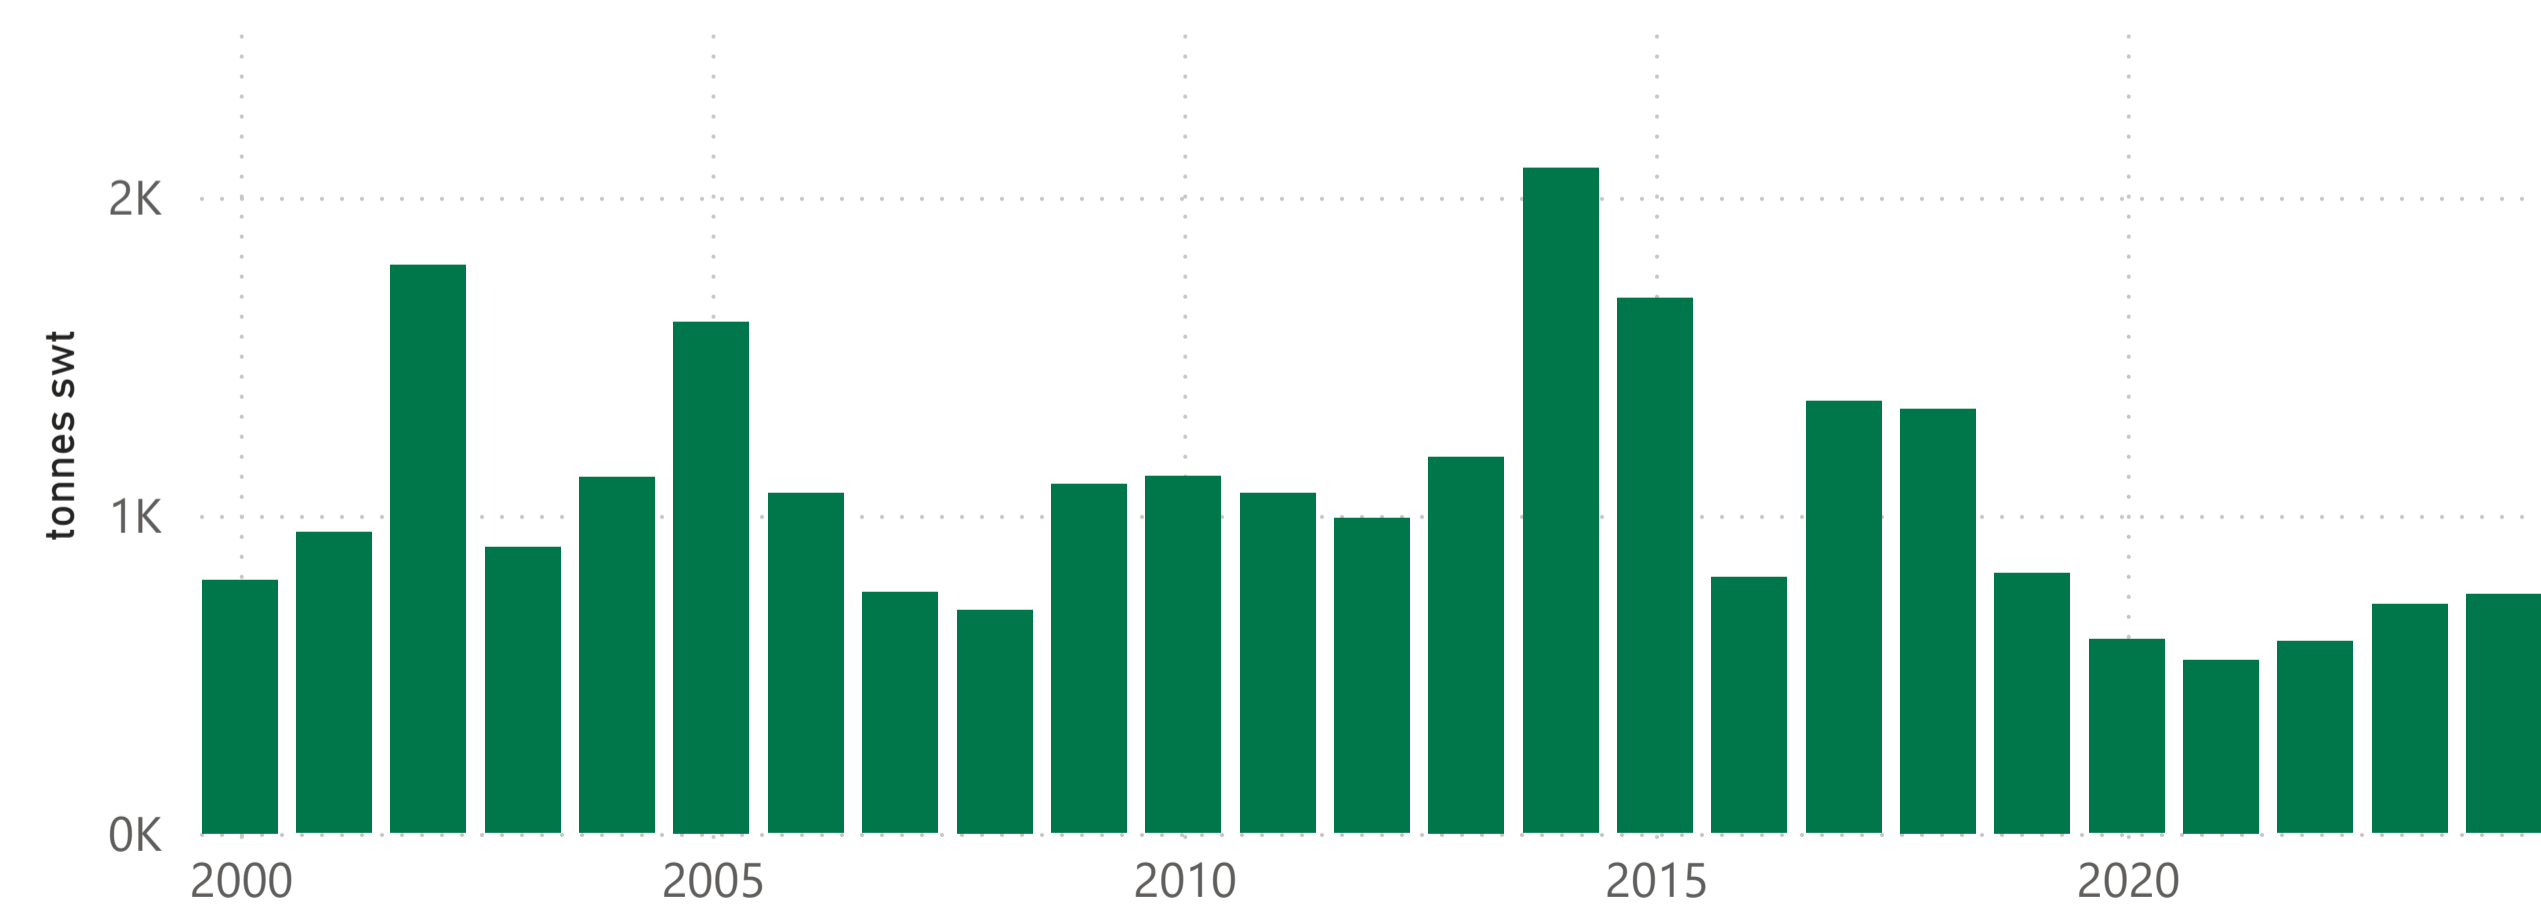

Year to date goat meat exports to Taiwan

Source: DAFF, S&P Global MI Global Trade Atlas, XCED, MLA Calculations. All figures are shipped weight tonnes (SWT). For more information email insights@mla.com.au

Last updated: 03 May 2024