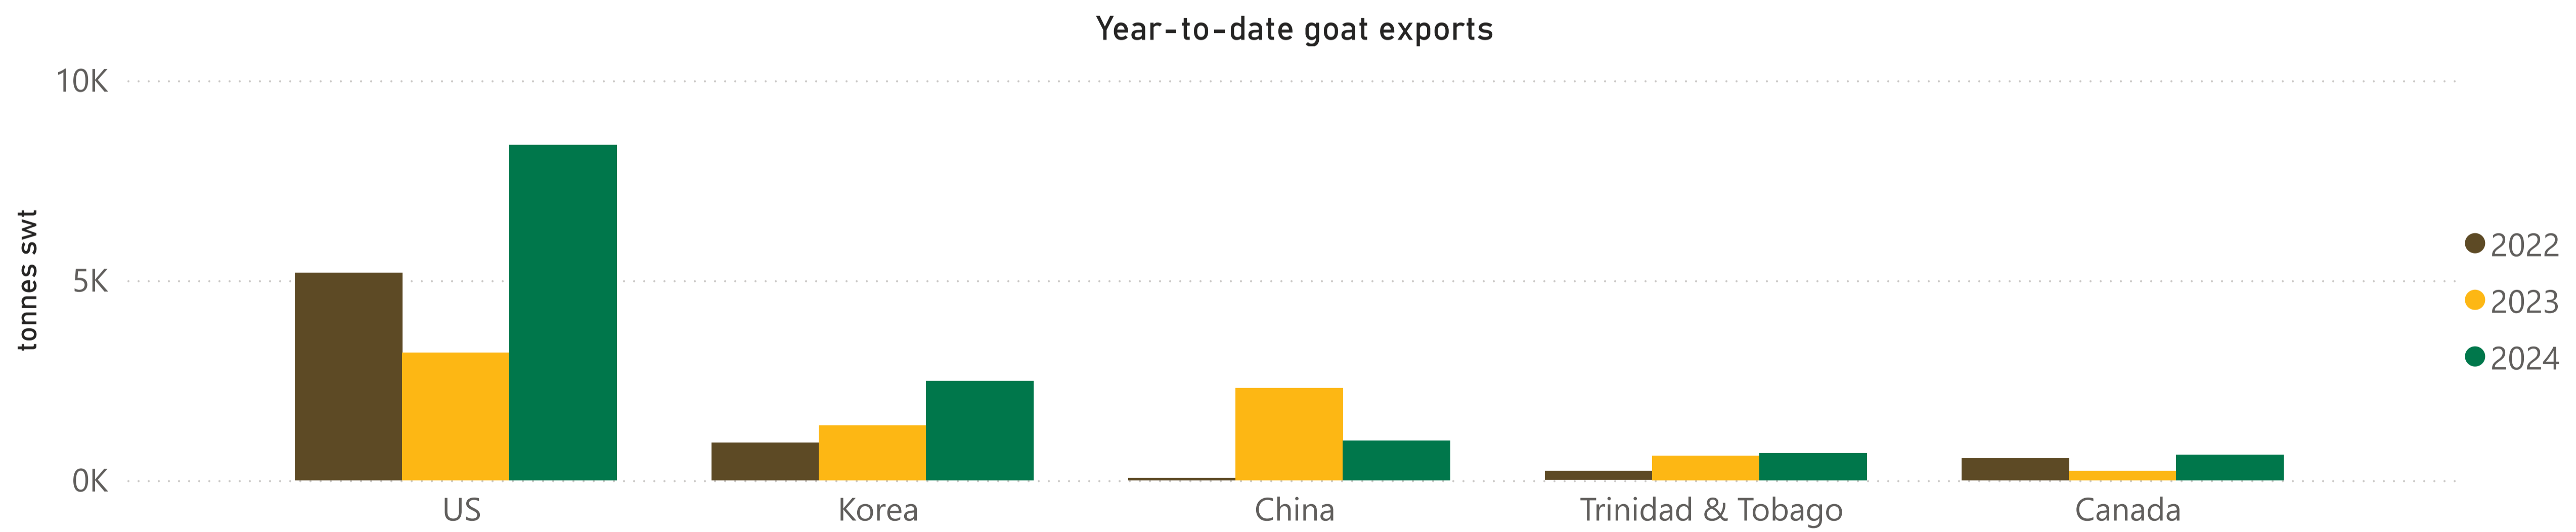

Australian goatmeat exports

Monthly trade summary - April 2024

Month of April

Key Market	Tonnes	%	Year-to-date	%	Previous 12 months	%
US	2,837	346%	8,384	162%	18,412	92%
Taiwan	198	-16%	751	4%	1,800	-13%
Korea	763	189%	2,478	81%	6,625	68%
Canada	270	395%	641	179%	1,571	74%
Trinidad & Tobago	122	-23%	674	10%	1,713	40%
China	252	-74%	991	-57%	4,714	82%
Other	282	126%	799	43%	1,906	65%
Total	4,724	95%	14,719	64%	36,740	71%

Year to date goatmeat exports

Monthly goatmeat exports

Australian goatmeat exports

Monthly trade summary - April 2024

Source: DAFF, S&P Global MI Global Trade Atlas, XCED, MLA Calculations. All figures are shipped weight tonnes (SWT). For more information email insights@mla.com.au
Last updated: 03 May 2024

Australian goatmeat exports

Monthly trade summary - April 2024

Historical beef exports - Calendar year totals

Key markets	2010	2011	2012	2013	2014	2015	2016	2017	2018	2019	2020	2021	2022	2023	2024	Total
US	14,467	15,163	16,078	15,479	19,090	17,626	17,807	18,885	14,254	14,859	8,537	12,589	12,505	14,477	8,384	220,201
Taiwan	3,996	3,911	3,968	3,861	5,075	3,721	3,140	3,553	2,435	2,478	2,034	1,869	2,150	2,003	751	44,944
Korea	857	897	802	931	1,524	1,677	1,462	1,806	1,345	1,214	1,115	2,128	3,757	5,994	2,478	27,988
Canada	1,886	1,571	2,038	1,896	2,218	1,720	1,109	1,814	814	922	948	1,279	1,339	1,243	641	21,437
Trinidad & Tobago	1,776	1,944	1,887	1,942	1,781	1,719	1,765	1,378	787	1,022	640	439	976	1,697	674	20,427
China		37	374	4,736	1,113	880	12		275	158	164	148	290	6,757	991	15,934
Other	2,928	2,370	3,946	3,826	4,980	2,622	1,499	990	1,116	595	709	594	815	1,719	799	29,507
Total	25,910	25,892	29,094	32,671	35,780	29,965	26,794	28,426	21,026	21,248	14,147	19,046	21,831	33,891	14,719	380,439