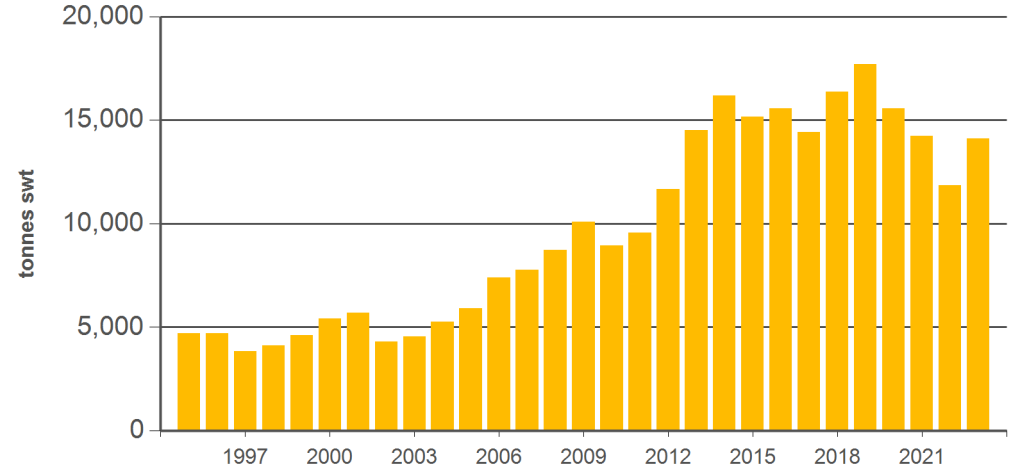

Year-to-June sheep offal exports

Source: DAWR, Prepared by MLA