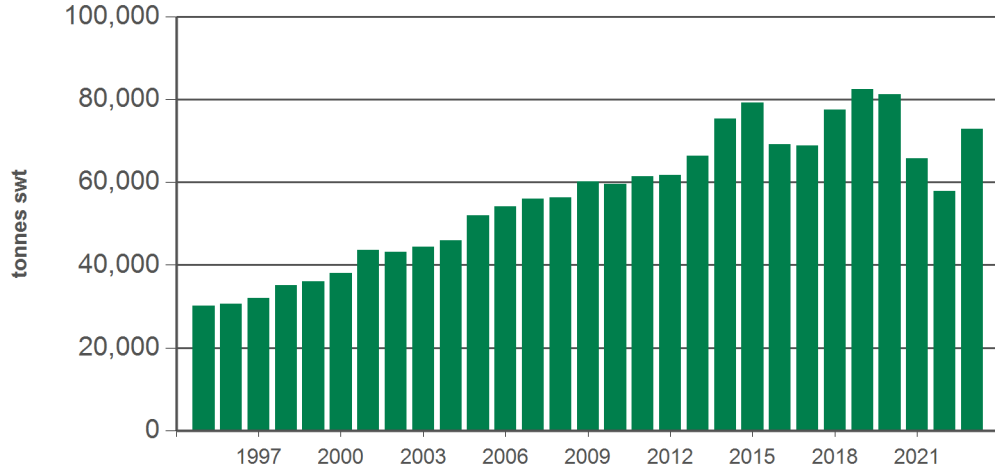

Year-to-June beef offal exports

Source: DAWR, Prepared by MLA