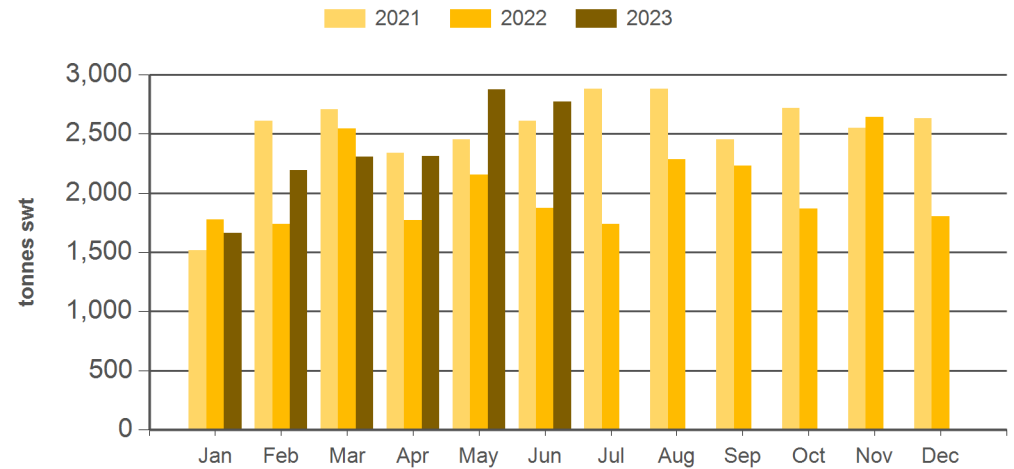

Source: DAWR. SWT = Shipped weight. YTD = Calendar year-to-June. Y-O-Y = Year-on-year. M-O-M = Month-on-month. For further information email globalindustryinsights@mla.com.au. Beef offal includes beef and veal offal. Sheep offal includes sheep and lamb offal.

Year-to-June beef offal exports

Source: DAWR, Prepared by MLA

Year-to-June sheep offal exports

Source: DAWR, Prepared by MLA

Monthly beef offal exports

Source: DAWR, Prepared by MLA

Monthly sheep offal exports