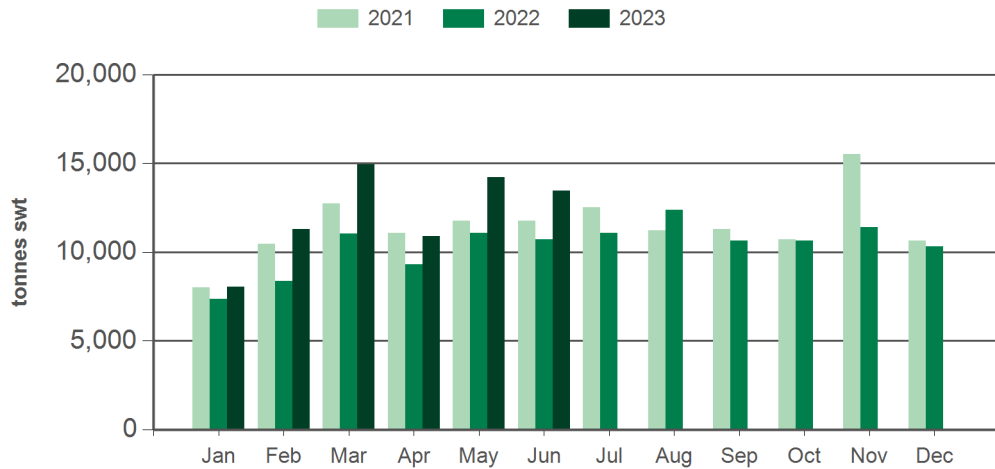

Source: DAWR. SWT = Shipped weight. YTD = Calendar year-to-June. Y-O-Y = Year-on-year. M-O-M = Month-on-month. For further information email globalindustryinsights@mla.com.au. Beef offal includes beef and veal offal. Sheep offal includes sheep and lamb offal.

Year-to-June beef offal exports

Source: DAWR, Prepared by MLA

Year-to-June sheep offal exports

Source: DAWR, Prepared by MLA

Monthly beef offal exports

Source: DAWR, Prepared by MLA

Monthly sheep offal exports